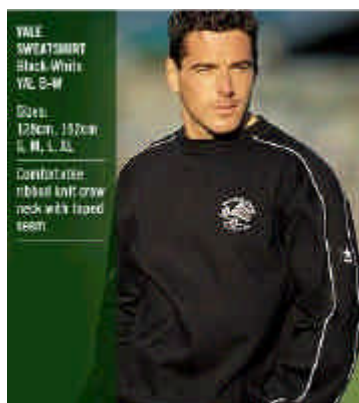

### PROSTAR MICHIGAN JACKET

EMBROIDERED CLUB & FA CHARTER STANDARD BADGE (OPTIONAL SQUAD NUMBER FOR PLAYERS)

SPONSORS LOGO ON BACK OF PLAYERS JACKET

CLUB NAME IN WHITE LETTERS ON BACK OF MANAGERS AND COACHES JACKETS

### PROSTAR YALE SWEATSHIRT

EMBROIDERED CLUB AND FA CHARTER STANDARD BADGE (OPTIONAL SQUAD NUMBER)